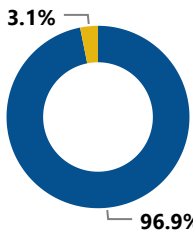

Tallahassee Community College - Quick Facts

Office of Institutional Effectiveness

11,671

Student Count (Fall 2022)

Residency (Fall 2022)

● In-State ● Out-of-state

State Code at Time of Admission (Fall 2022)