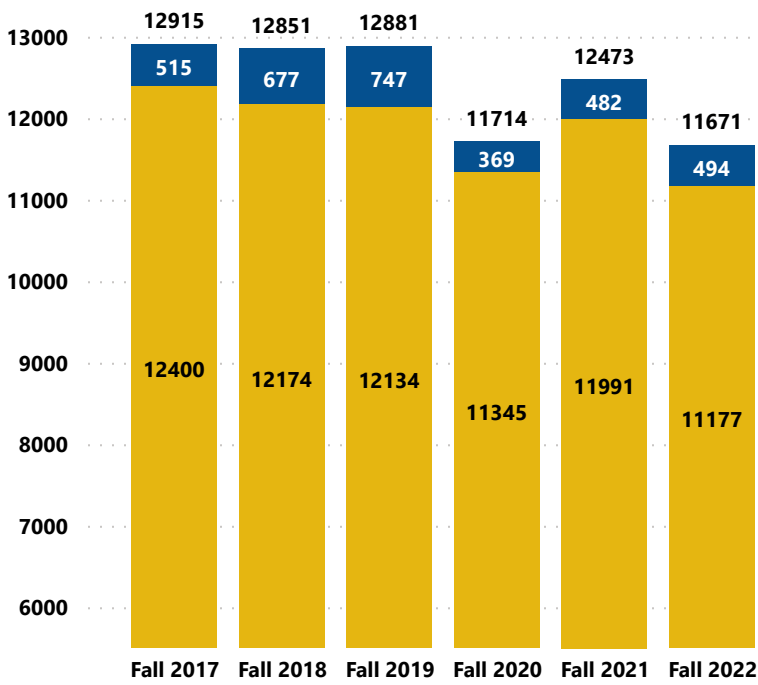

Florida County	Students
Leon	5631
Gadsden	684
Wakulla	598
Broward	444
Miami-Dade	442
Hillsborough	356
Out of State	356
Orange	313
Total	11671

Race/Ethnicity (Fall 2022)

Course Load (Fall 2022)

● Full-Time ● Part-Time

Gender (Fall 2022)

● Female ● Male

Age Category (Fall 2022)

Students Enrolled by Degree Type (Fall 2022)

Fall to Fall Enrollment

● Credit ● Non-Credit

Academic Awards by Year

● AA Degree ● Certificates ● AS/AAS Degree ● BSN

Staff Classification: 2021-2022

● Part-Time ● Full-Time

Students Enrolled (Annual Headcount)

● Credit ● Non-Credit

Faculty Credentials: 2021-2022