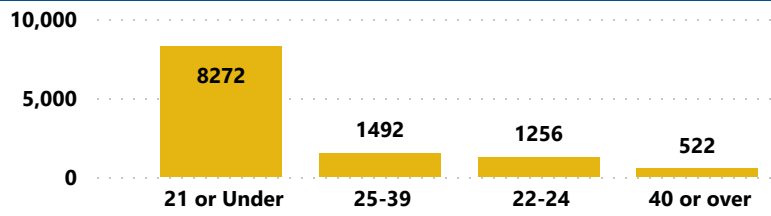

Florida County	Students
Leon	5631
Gadsden	684
Wakulla	598
Broward	444
Miami-Dade	442
Hillsborough	356
Out of State	356
Orange	313
Total	11671

Race/Ethnicity (Fall 2022)

Course Load (Fall 2022)

● Full-Time ● Part-Time

Gender (Fall 2022)

● Female ● Male

Age Category (Fall 2022)

Students Enrolled by Degree Type (Fall 2022)

Fall to Fall Enrollment

● Credit ● Non-Credit

Academic Awards by Year

● AA Degree ● Certificates ● AS/AAS Degree ● BSN