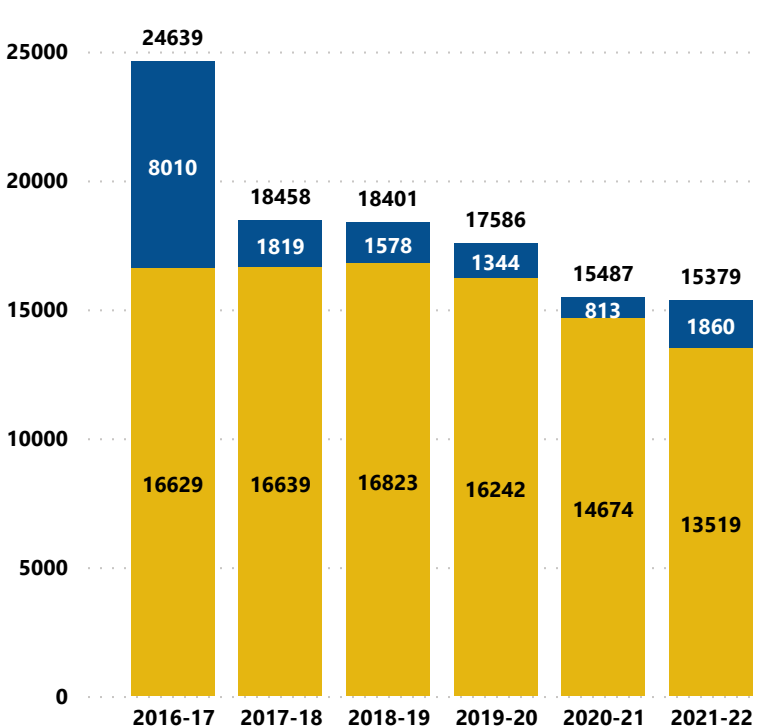

Florida County	Students
Leon	5631
Gadsden	684
Wakulla	598
Broward	444
Miami-Dade	442
Hillsborough	356
Out of State	356
Orange	313
Total	11671

Race/Ethnicity (Fall 2022)

Course Load (Fall 2022)

● Full-Time ● Part-Time

Gender (Fall 2022)

● Female ● Male

Age Category (Fall 2022)

Students Enrolled by Degree Type (Fall 2022)

Fall to Fall Enrollment

● Credit ● Non-Credit

Academic Awards by Year

● AA Degree ● Certificates ● AS/AAS Degree ● BSN

Staff Classification: 2021-2022

● Part-Time ● Full-Time

Students Enrolled (Annual Headcount)

● Credit ● Non-Credit

Faculty Credentials: 2021-2022