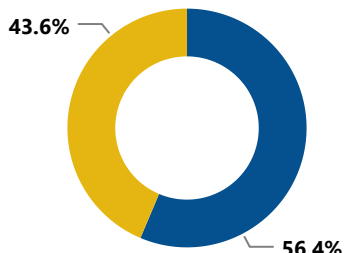

Florida County	Students
Leon	5631
Gadsden	684
Wakulla	598
Broward	444
Miami-Dade	442
Hillsborough	356
Out of State	356
Orange	313
Total	11671

Race/Ethnicity (Fall 2022)

Course Load (Fall 2022)

● Full-Time ● Part-Time

Gender (Fall 2022)

● Female ● Male

Age Category (Fall 2022)

Students Enrolled by Degree Type (Fall 2022)

Fall to Fall Enrollment

● Credit ● Non-Credit

Academic Awards by Year

● AA Degree ● Certificates ● AS/AAS Degree ● BSN