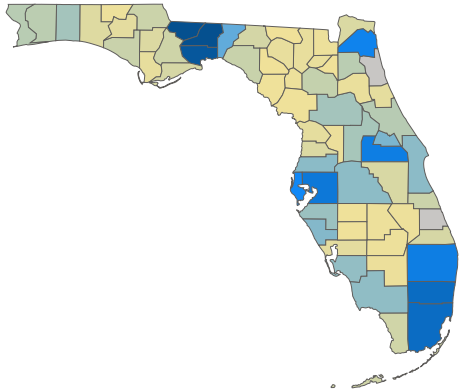

Tallahassee Community College - Quick Facts

Office of Institutional Effectiveness

11,671

Student Count (Fall 2022)

Residency (Fall 2022)

● In-State ● Out-of-state

State Code at Time of Admission (Fall 2022)

State	Students
Florida	11304
Georgia	117
New York	26
Illinois	18
Texas	18
Colorado	16
New Jersey	15
Alabama	13
Michigan	12
Louisiana	11
North Carolina	11
Total	11671

County at Time of Admission (Fall 2022)

Florida County	Students
Leon	5631
Gadsden	684
Wakulla	598
Broward	444
Miami-Dade	442
Hillsborough	356
Out of State	356
Orange	313
Total	11671

Race/Ethnicity (Fall 2022)

Course Load (Fall 2022)

● Full-Time ● Part-Time