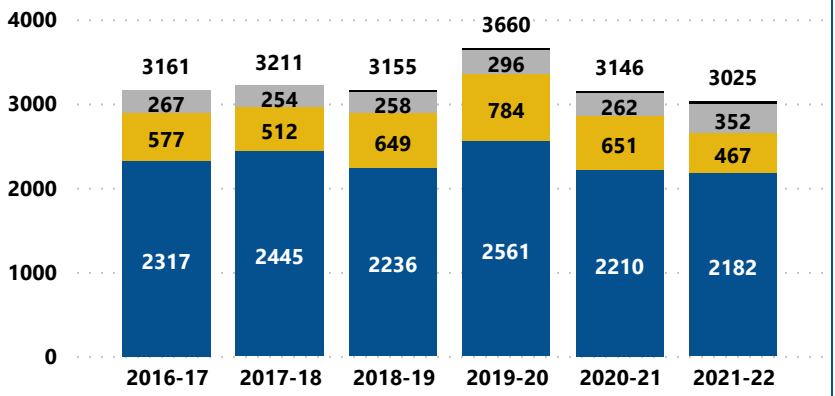

Florida County	Students
Leon	5631
Gadsden	684
Wakulla	598
Broward	444
Miami-Dade	442
Hillsborough	356
Out of State	356
Orange	313
Total	11671

Race/Ethnicity (Fall 2022)

Course Load (Fall 2022)

● Full-Time ● Part-Time

Gender (Fall 2022)

● Female ● Male

Age Category (Fall 2022)

Students Enrolled by Degree Type (Fall 2022)

Fall to Fall Enrollment

● Credit ● Non-Credit

Academic Awards by Year

● AA Degree ● Certificates ● AS/AAS Degree ● BSN