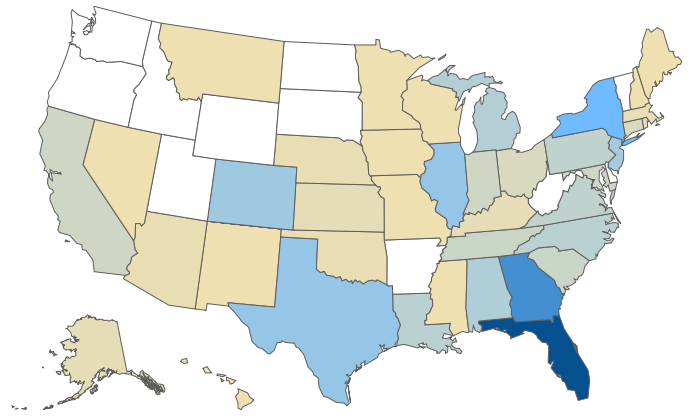

Tallahassee Community College - Quick Facts

Office of Institutional Effectiveness

11,671

Student Count (Fall 2022)

Residency (Fall 2022)

● In-State ● Out-of-state

State Code at Time of Admission (Fall 2022)

State	Students
Florida	11304
Georgia	117
New York	26
Illinois	18
Texas	18
Colorado	16
New Jersey	15
Alabama	13
Michigan	12
Louisiana	11
North Carolina	11
Total	11671

County at Time of Admission (Fall 2022)

Florida County	Students
Leon	5631
Gadsden	684
Wakulla	598
Broward	444
Miami-Dade	442
Hillsborough	356
Out of State	356
Orange	313
Total	11671

Race/Ethnicity (Fall 2022)

Course Load (Fall 2022)

● Full-Time ● Part-Time