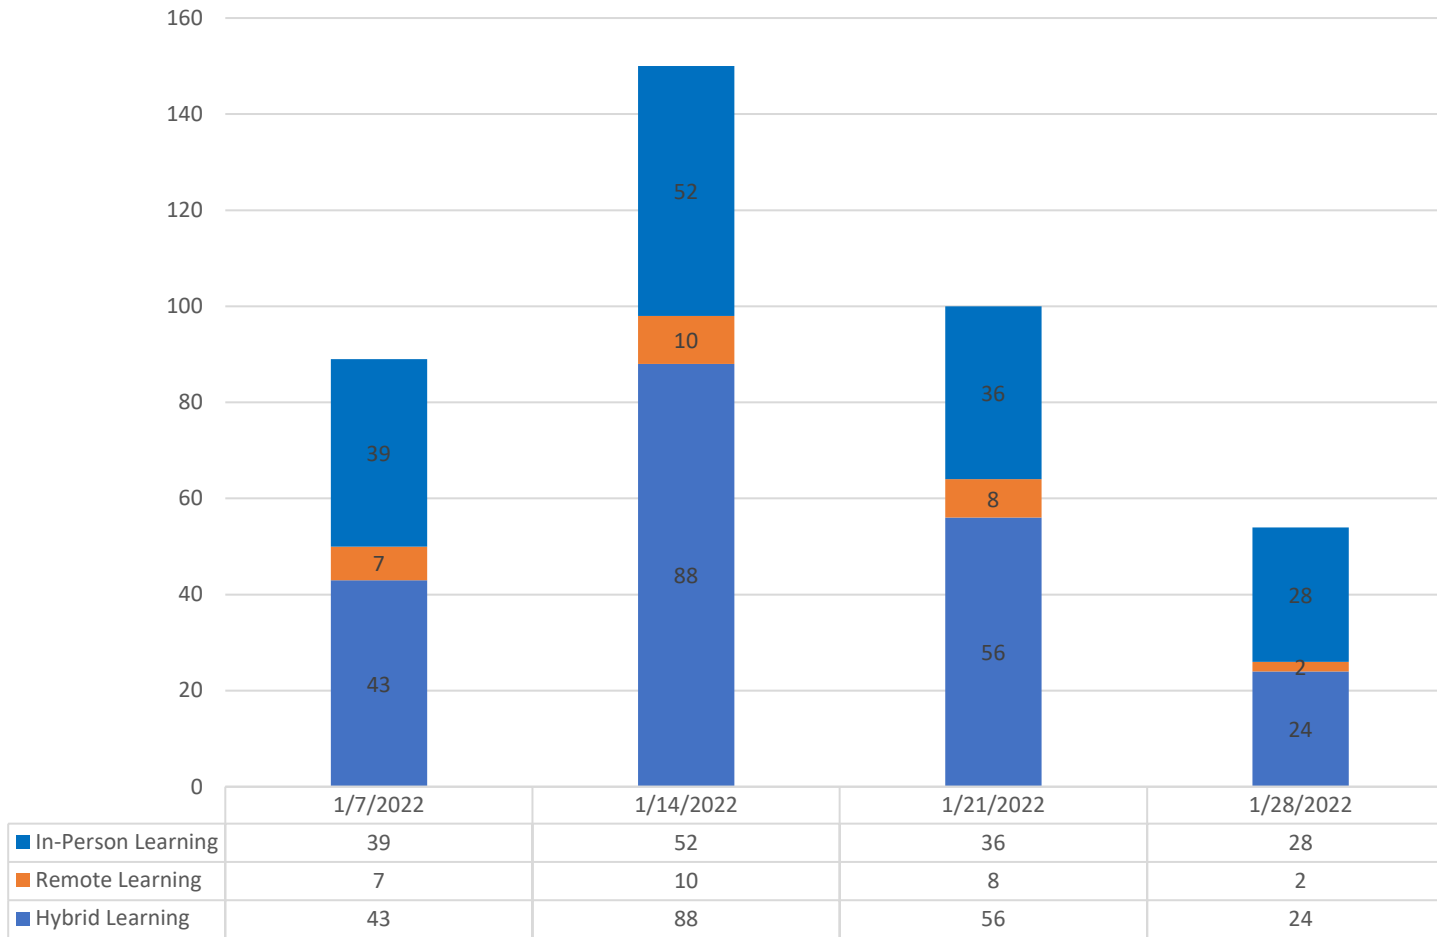

Tallahassee Community College
 Self-Reported and Confirmed COVID-19 Cases
 January 31, 2022

Student Self-Reported and Confirmed COVID-19 Cases

Updated As of 01/31/2022

Tallahassee Community College
Self-Reported and Confirmed COVID-19 Cases
January 31, 2022