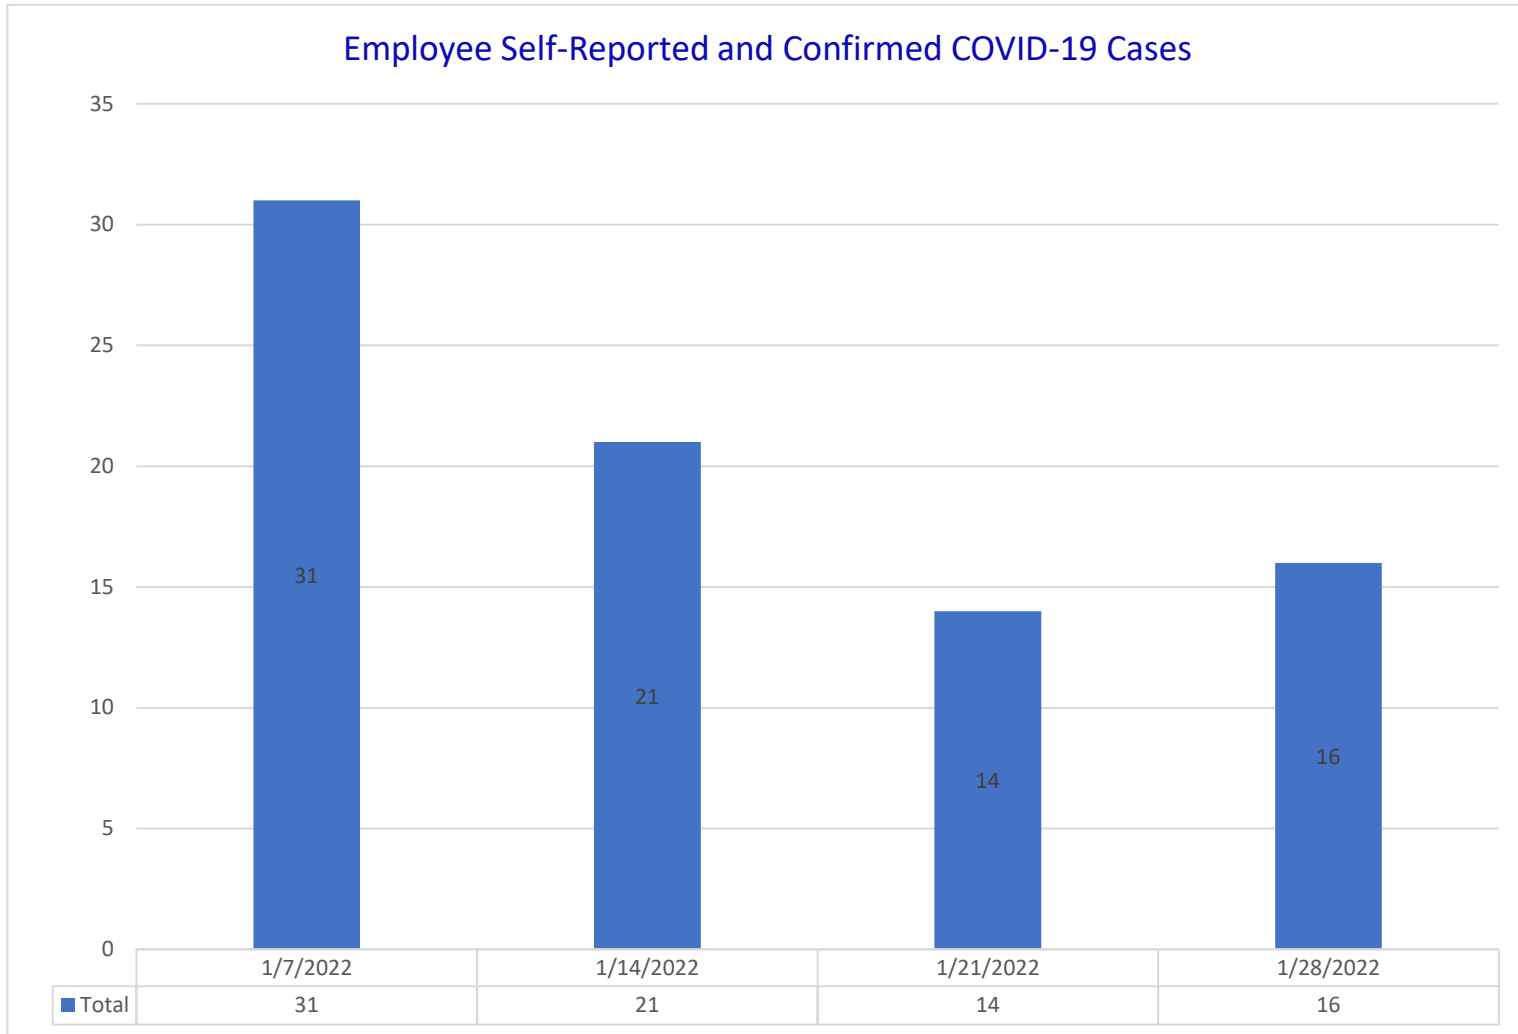

Tallahassee Community College
 Self-Reported and Confirmed COVID-19 Cases
 January 31, 2022

Student Self-Reported and Confirmed COVID-19 Cases

Updated As of 01/31/2022

Tallahassee Community College
Self-Reported and Confirmed COVID-19 Cases
January 31, 2022