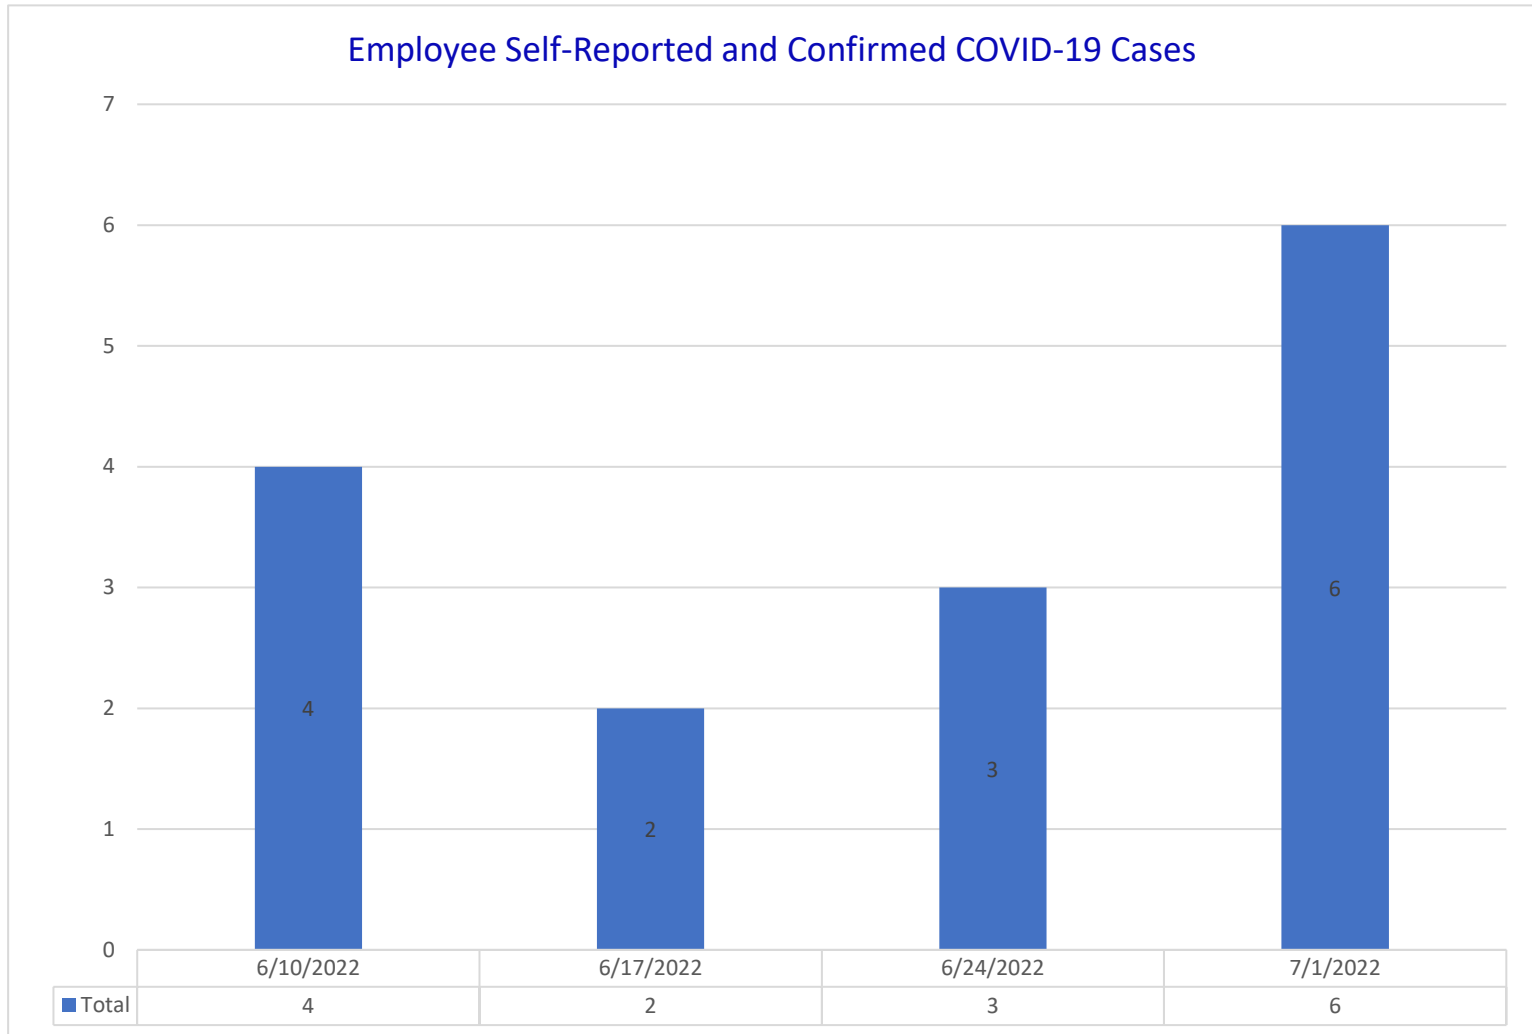

Tallahassee Community College
 Self-Reported and Confirmed COVID-19 Cases
 July 5, 2022

Updated As of 07/05/2022

Tallahassee Community College
Self-Reported and Confirmed COVID-19 Cases
July 5, 2022

Updated As of 07/05/2022