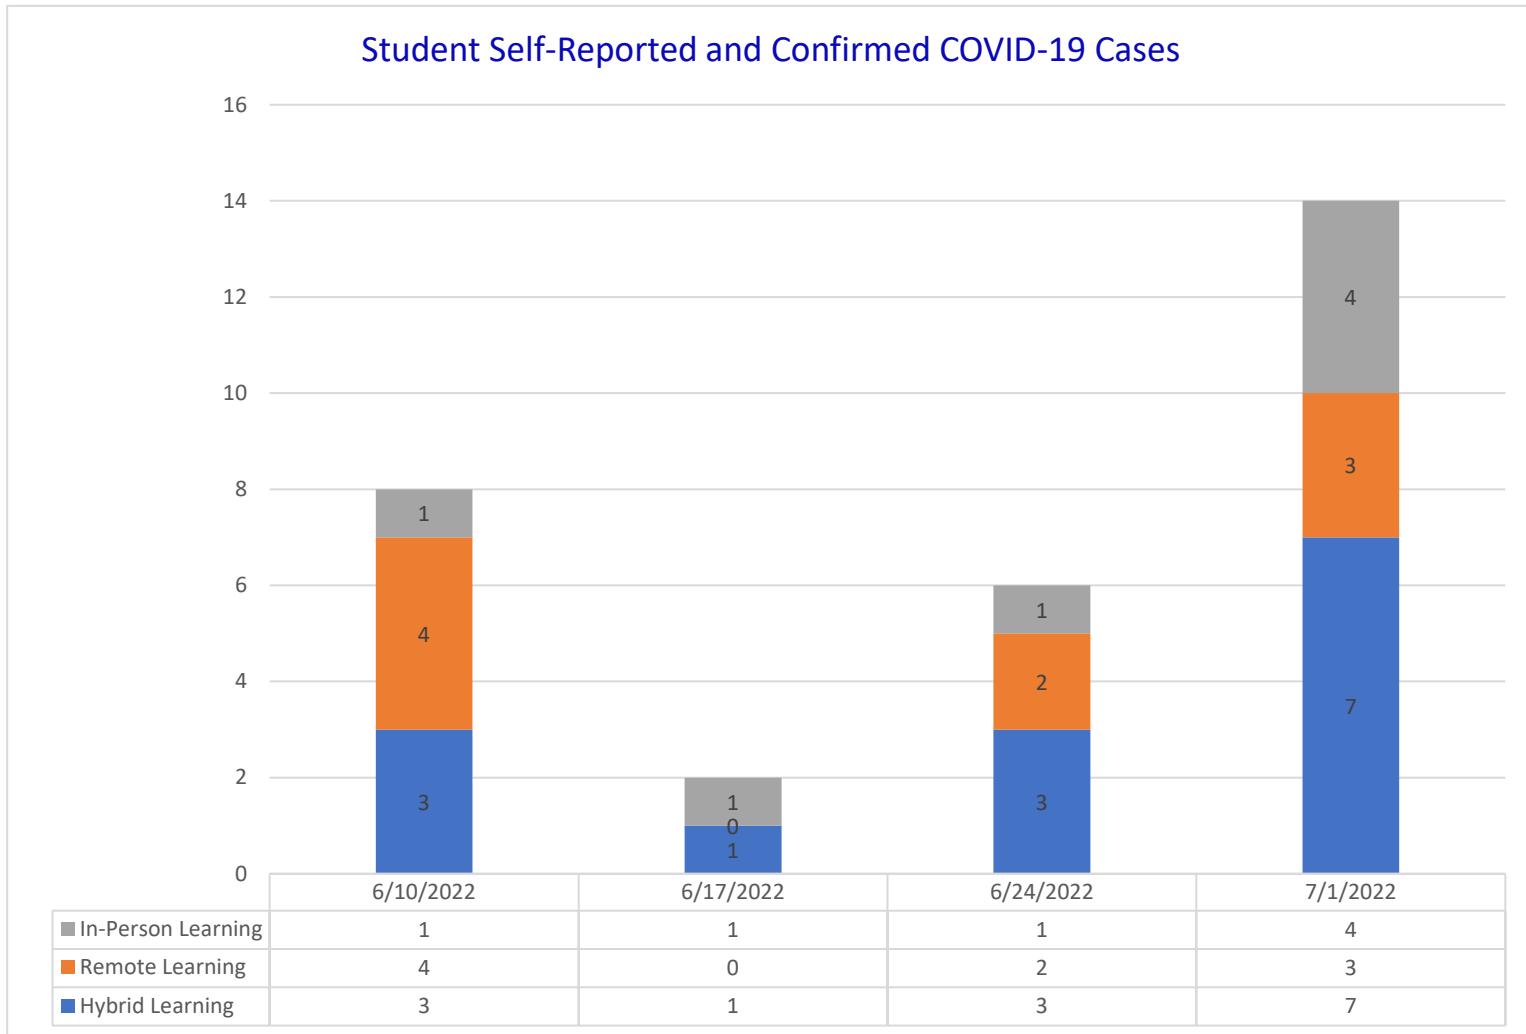

Tallahassee Community College
 Self-Reported and Confirmed COVID-19 Cases
 July 5, 2022

Updated As of 07/05/2022

Tallahassee Community College
Self-Reported and Confirmed COVID-19 Cases
July 5, 2022

Updated As of 07/05/2022