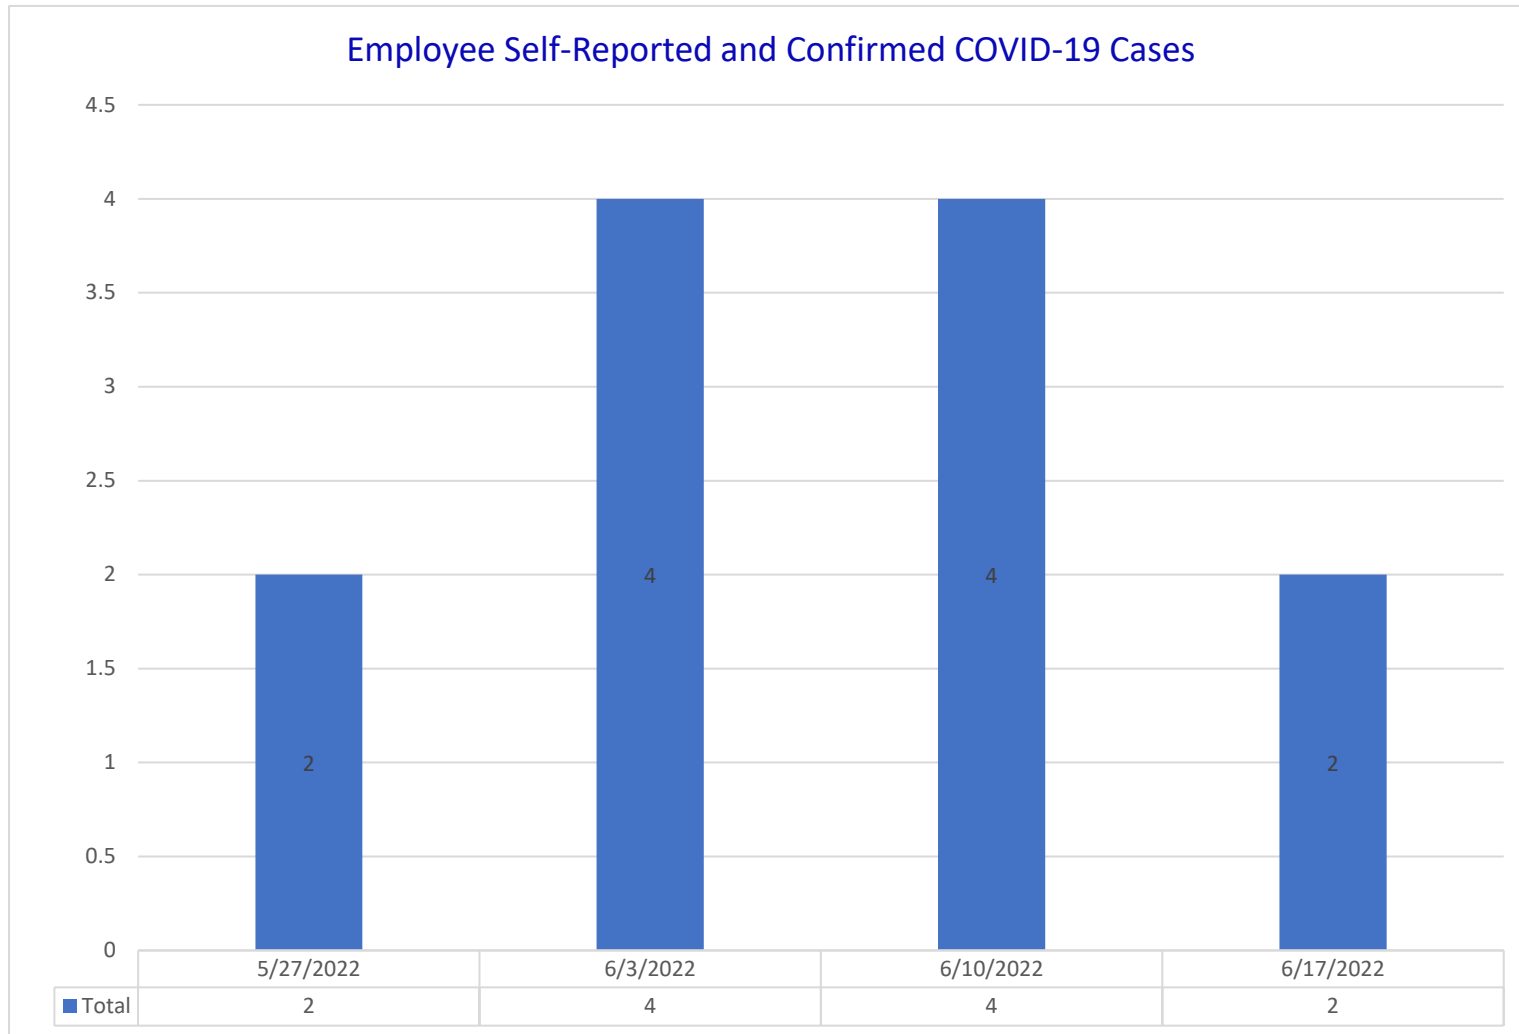

Tallahassee Community College  
 Self-Reported and Confirmed COVID-19 Cases  
 June 20, 2022

Student Self-Reported and Confirmed COVID-19 Cases

Updated As of 06/20/2022

Tallahassee Community College  
Self-Reported and Confirmed COVID-19 Cases  
June 20, 2022