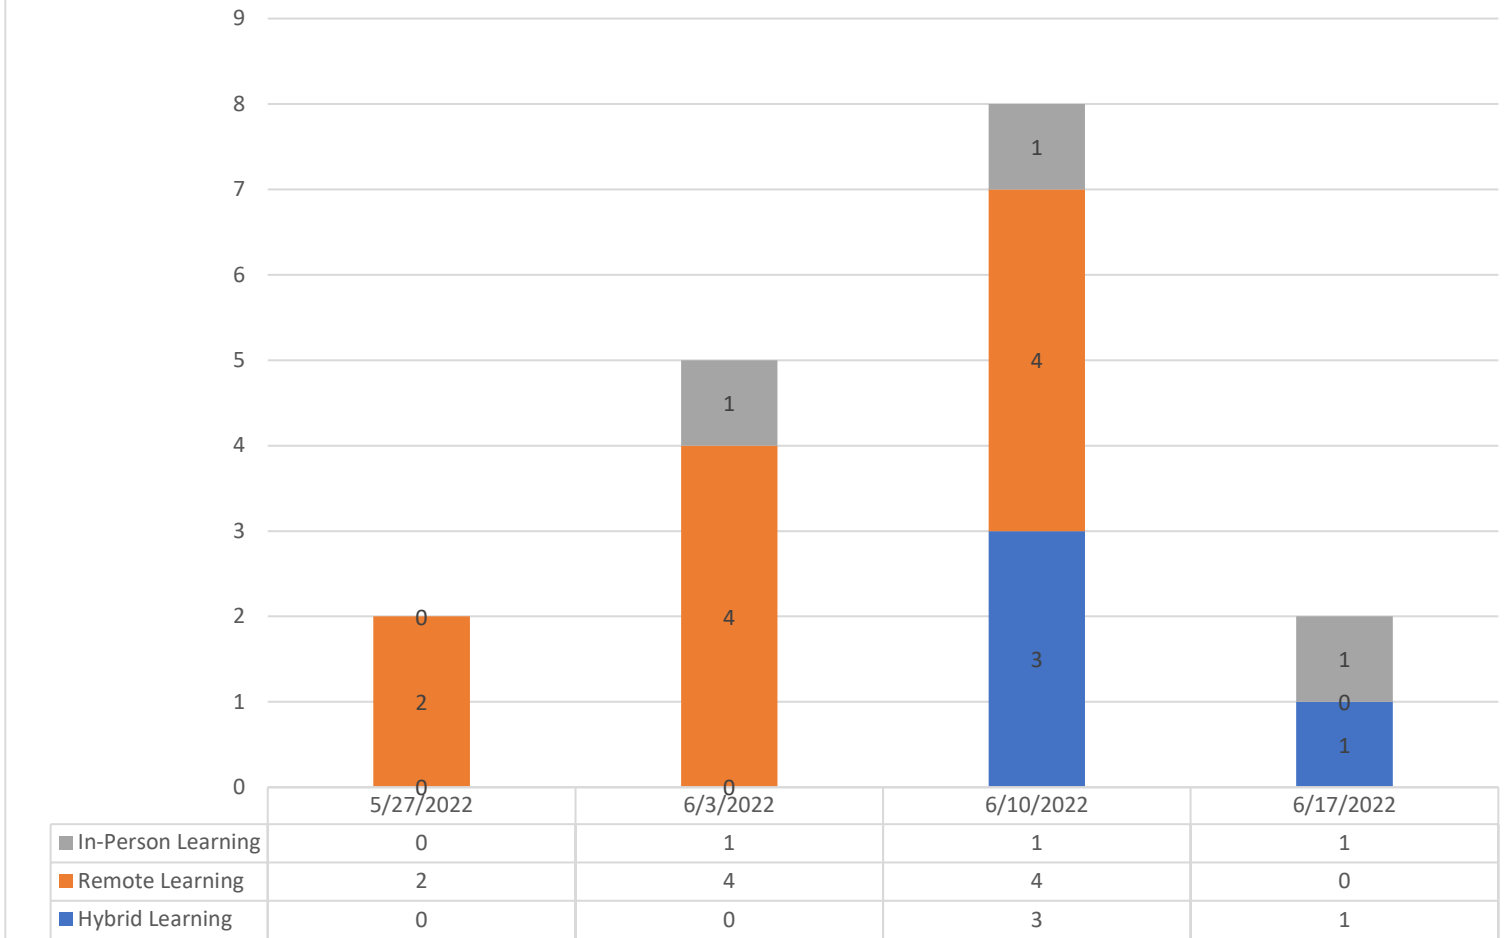

Tallahassee Community College  
 Self-Reported and Confirmed COVID-19 Cases  
 June 20, 2022

Student Self-Reported and Confirmed COVID-19 Cases

Updated As of 06/20/2022

Tallahassee Community College  
Self-Reported and Confirmed COVID-19 Cases  
June 20, 2022