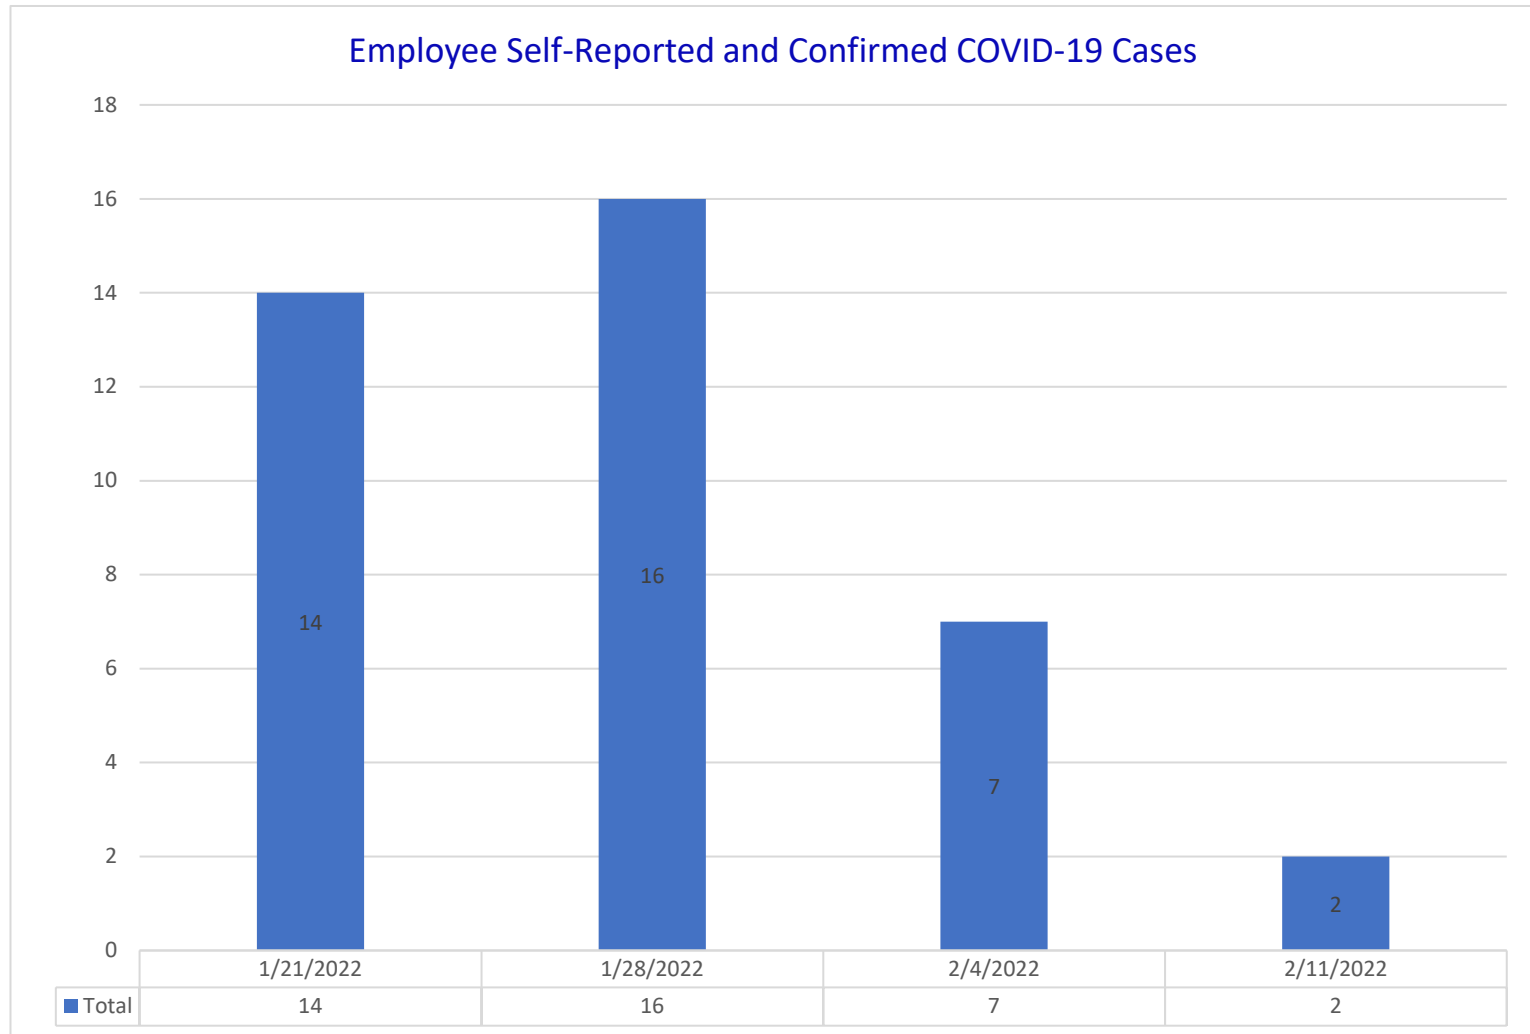

Tallahassee Community College
 Self-Reported and Confirmed COVID-19 Cases
 February 14, 2022

Updated As of 02/14/2022

Tallahassee Community College
Self-Reported and Confirmed COVID-19 Cases
February 14, 2022