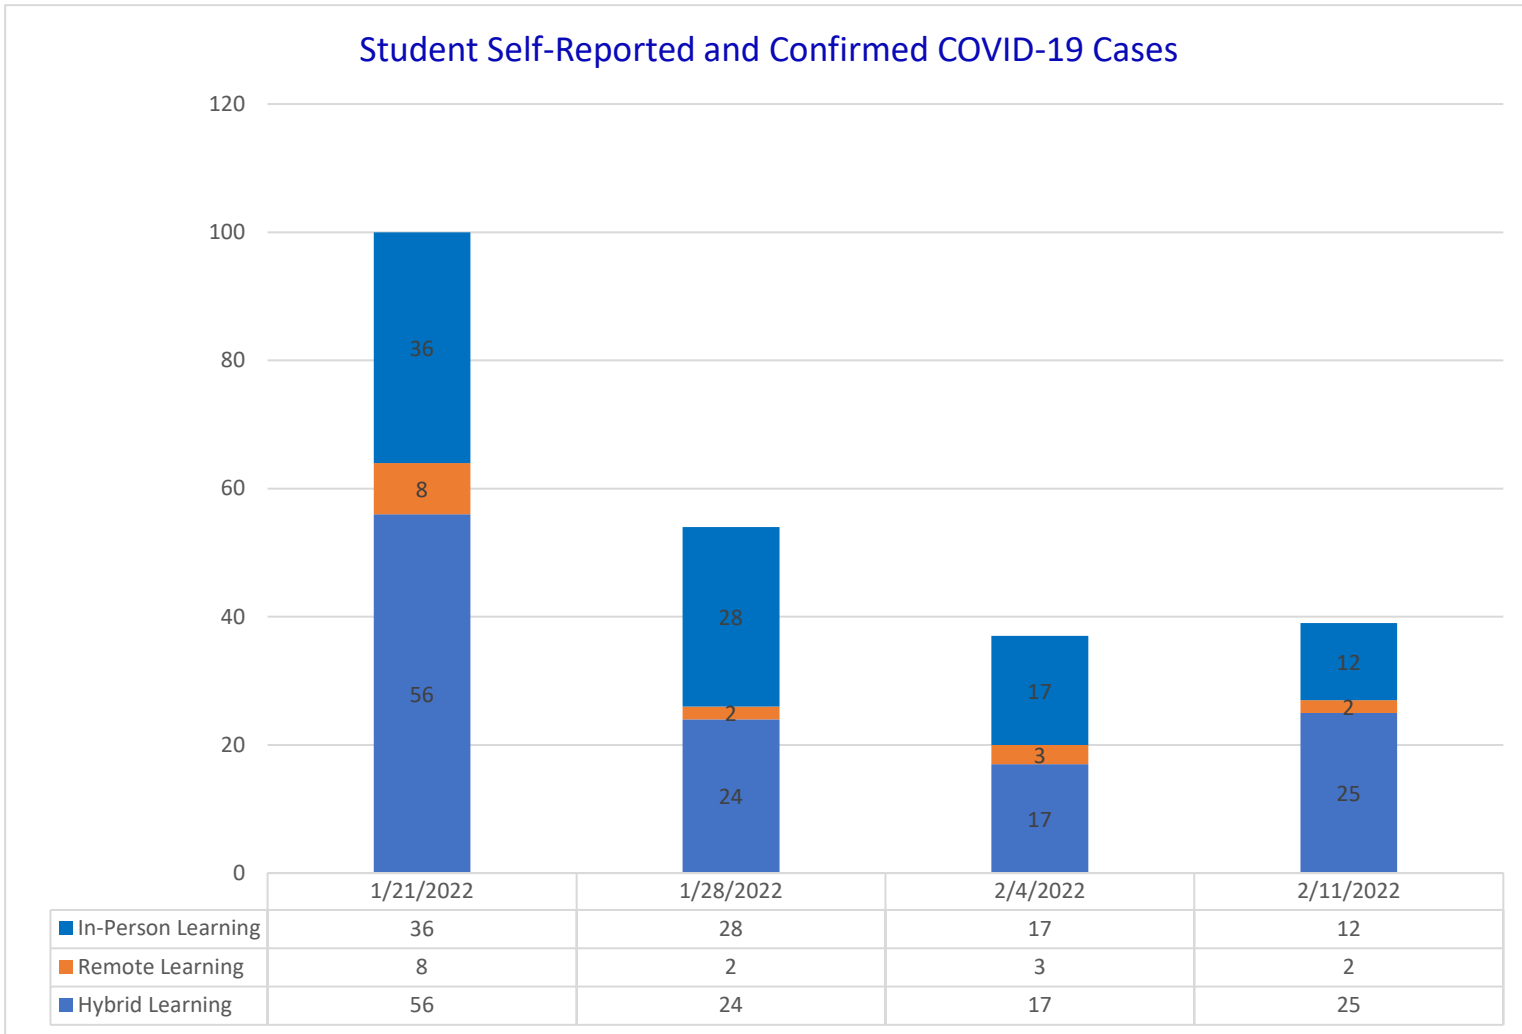

Tallahassee Community College
 Self-Reported and Confirmed COVID-19 Cases
 February 14, 2022

Updated As of 02/14/2022

Tallahassee Community College
Self-Reported and Confirmed COVID-19 Cases
February 14, 2022