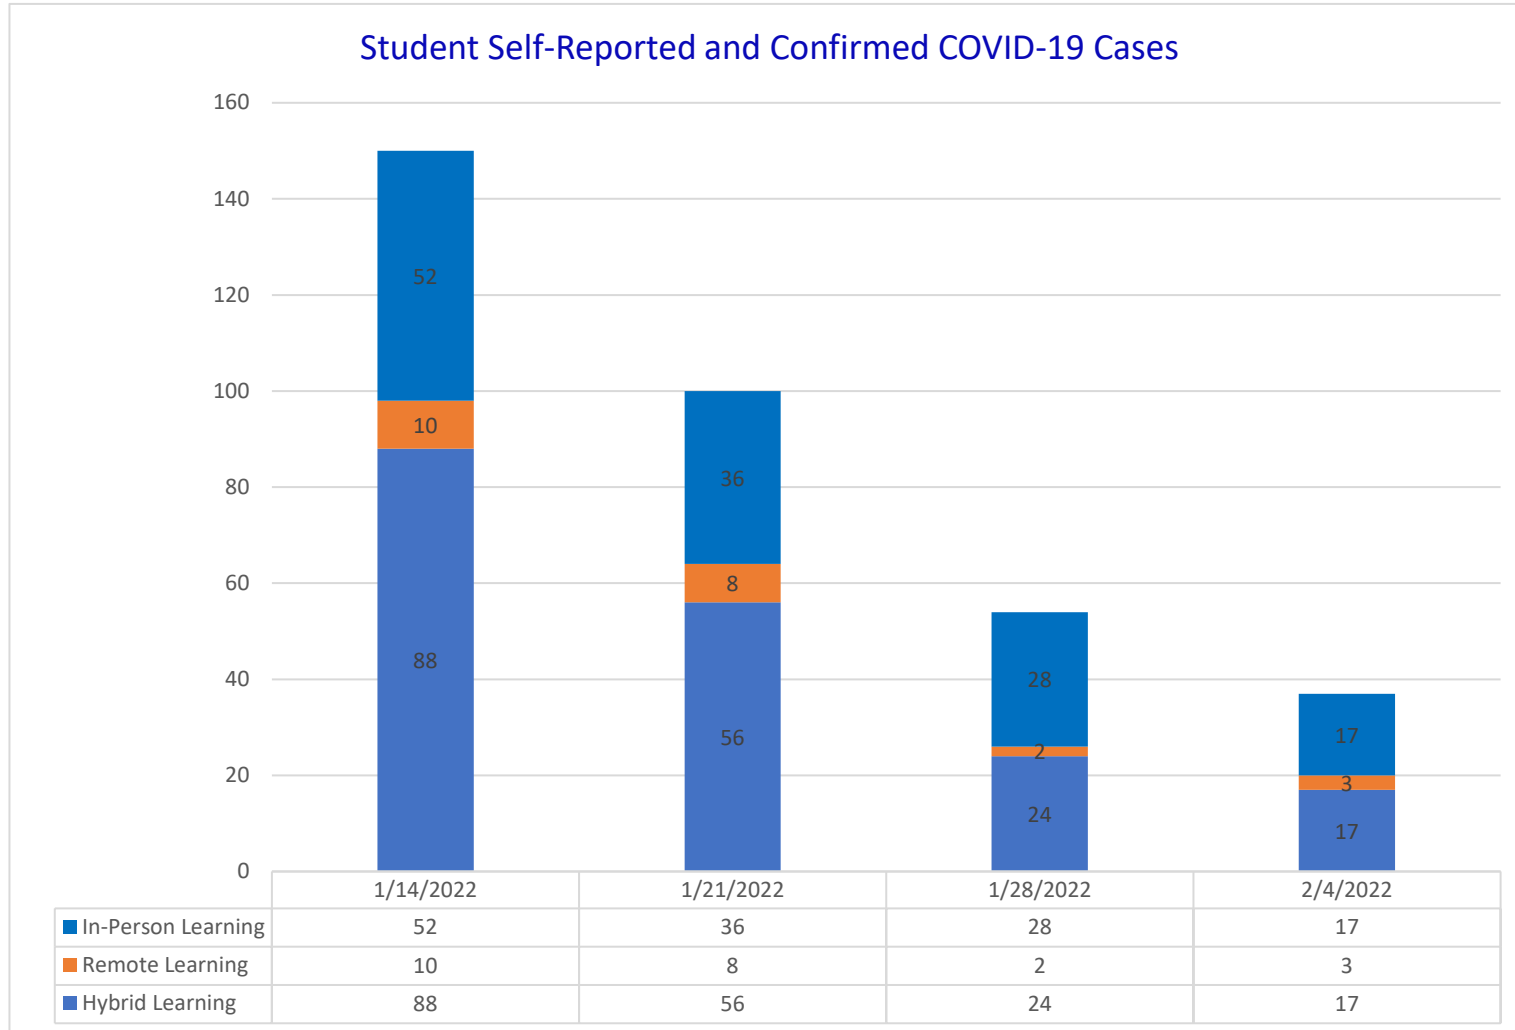

Tallahassee Community College
Self-Reported and Confirmed COVID-19 Cases
February 7, 2022

Updated As of 02/07/2022

Tallahassee Community College
 Self-Reported and Confirmed COVID-19 Cases
 February 7, 2022