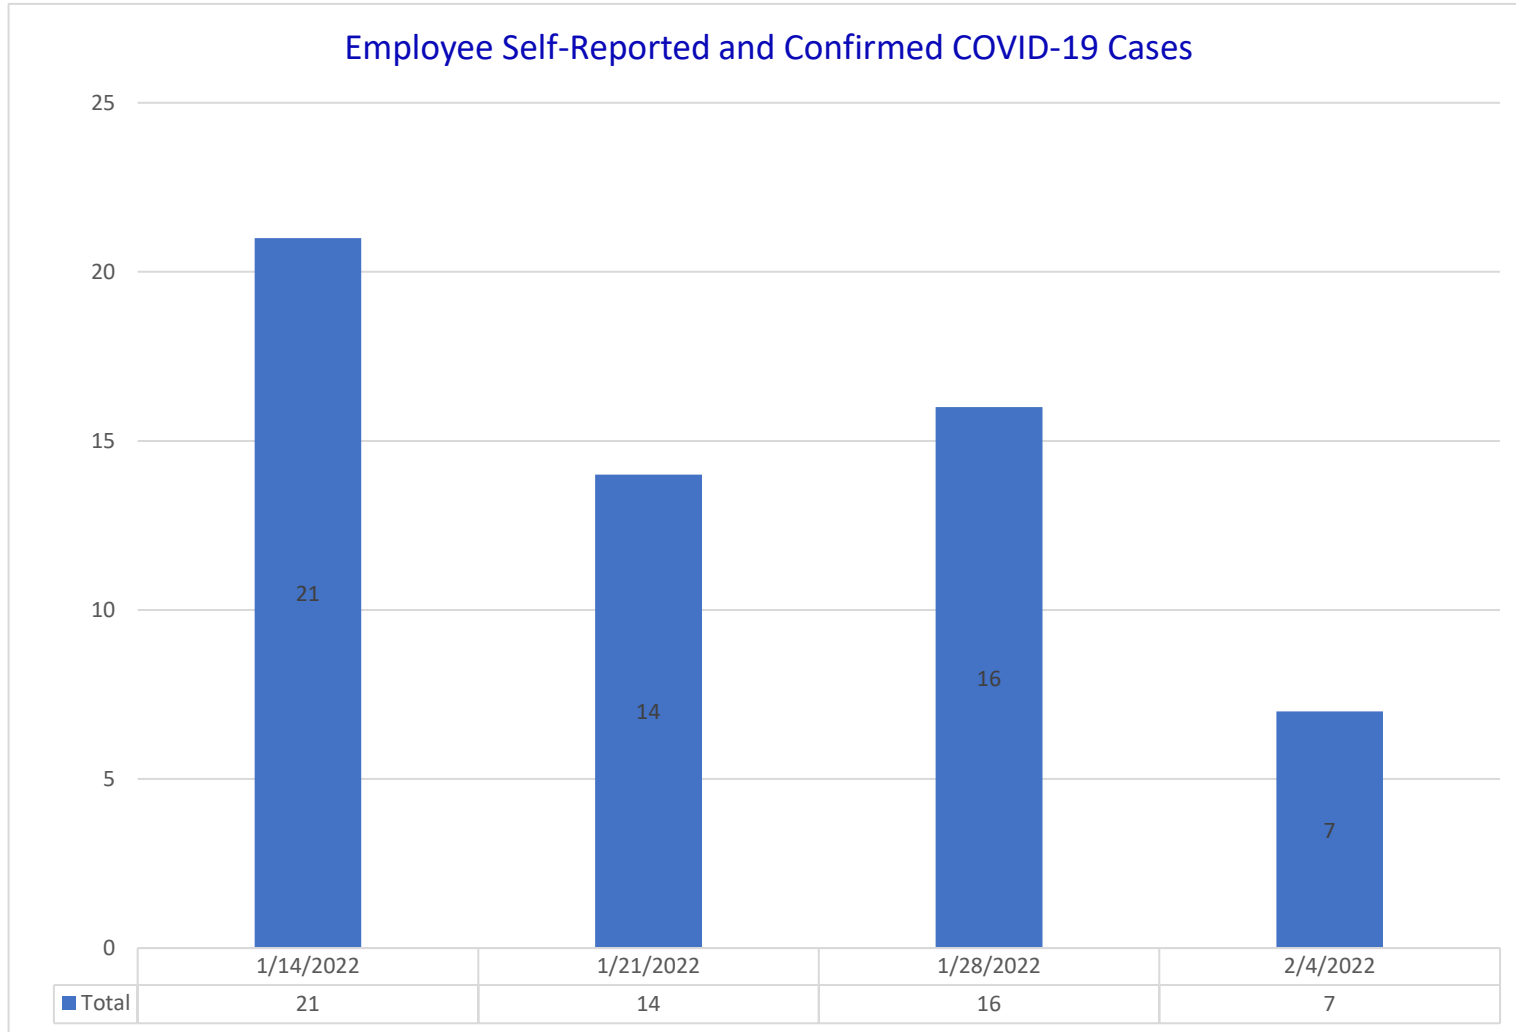

Tallahassee Community College
Self-Reported and Confirmed COVID-19 Cases
February 7, 2022

Updated As of 02/07/2022

Tallahassee Community College
 Self-Reported and Confirmed COVID-19 Cases
 February 7, 2022