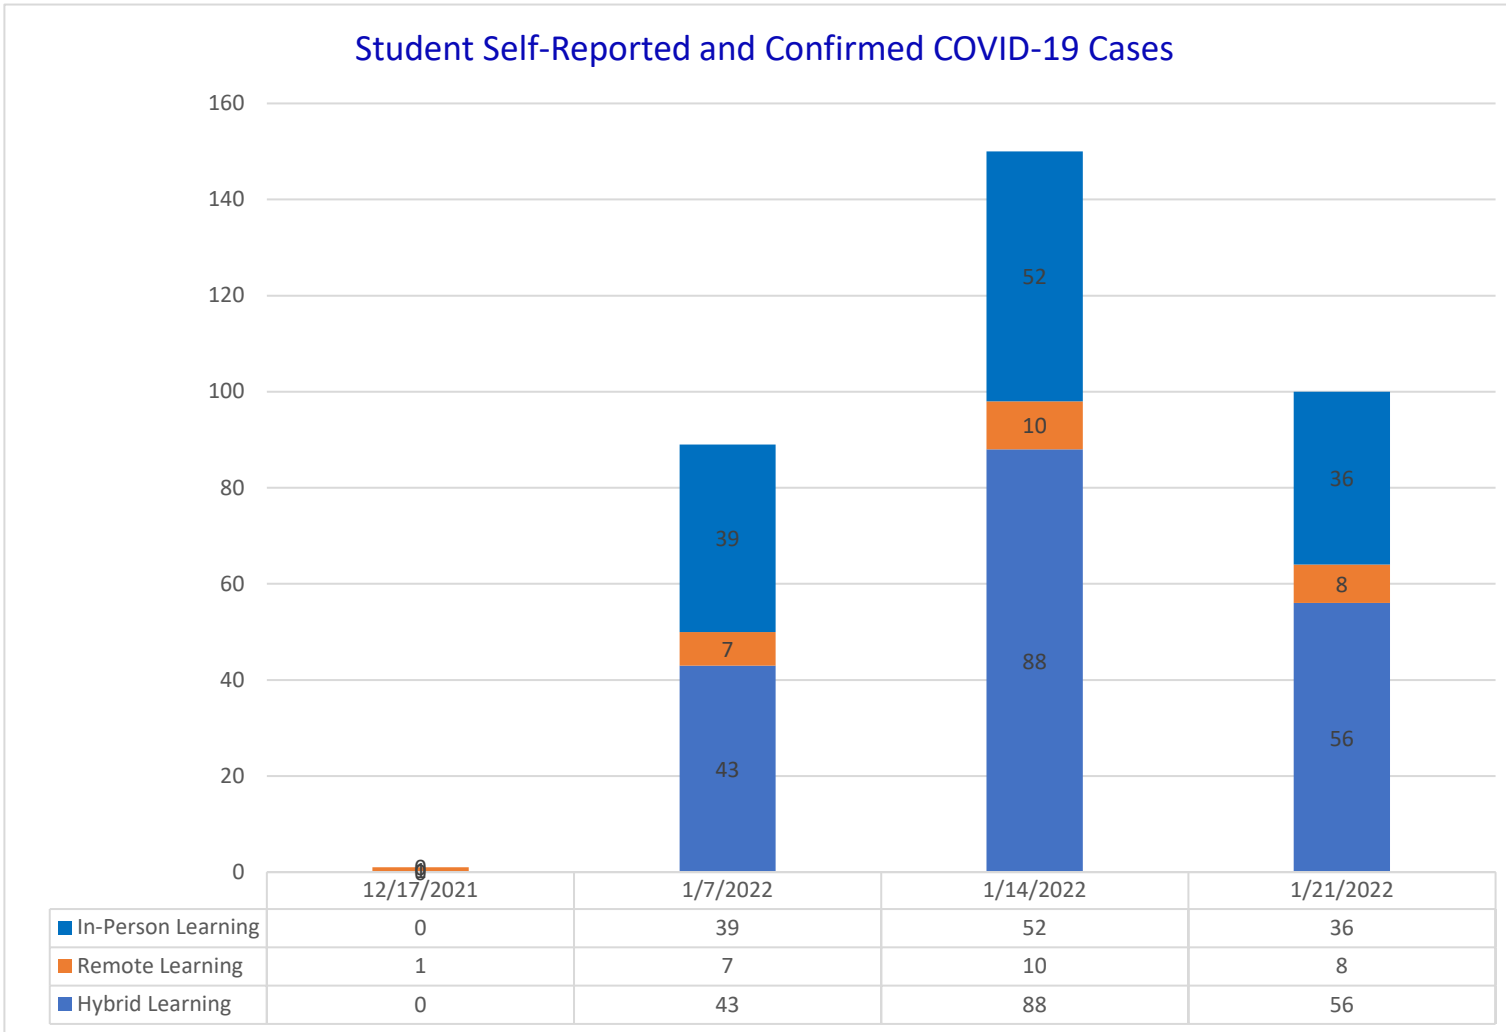

Tallahassee Community College
Self-Reported and Confirmed COVID-19 Cases
January 24, 2022

Updated As of 01/24/2022

Tallahassee Community College
 Self-Reported and Confirmed COVID-19 Cases
 January 24, 2022