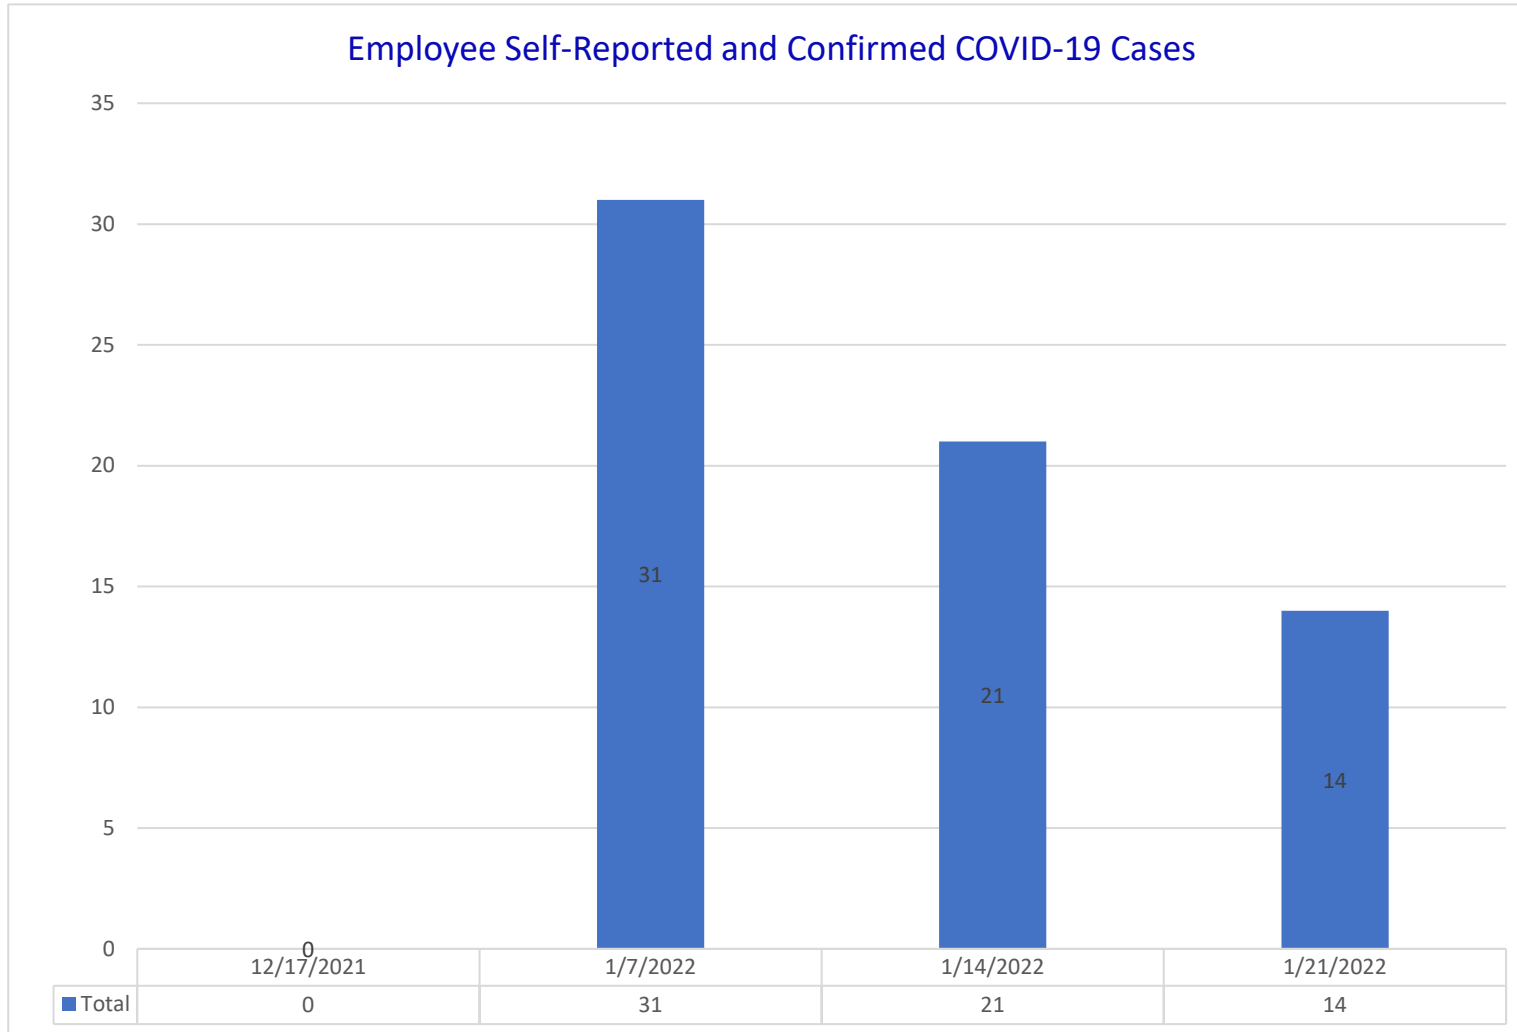

Tallahassee Community College
Self-Reported and Confirmed COVID-19 Cases
January 24, 2022

Updated As of 01/24/2022

Tallahassee Community College
 Self-Reported and Confirmed COVID-19 Cases
 January 24, 2022