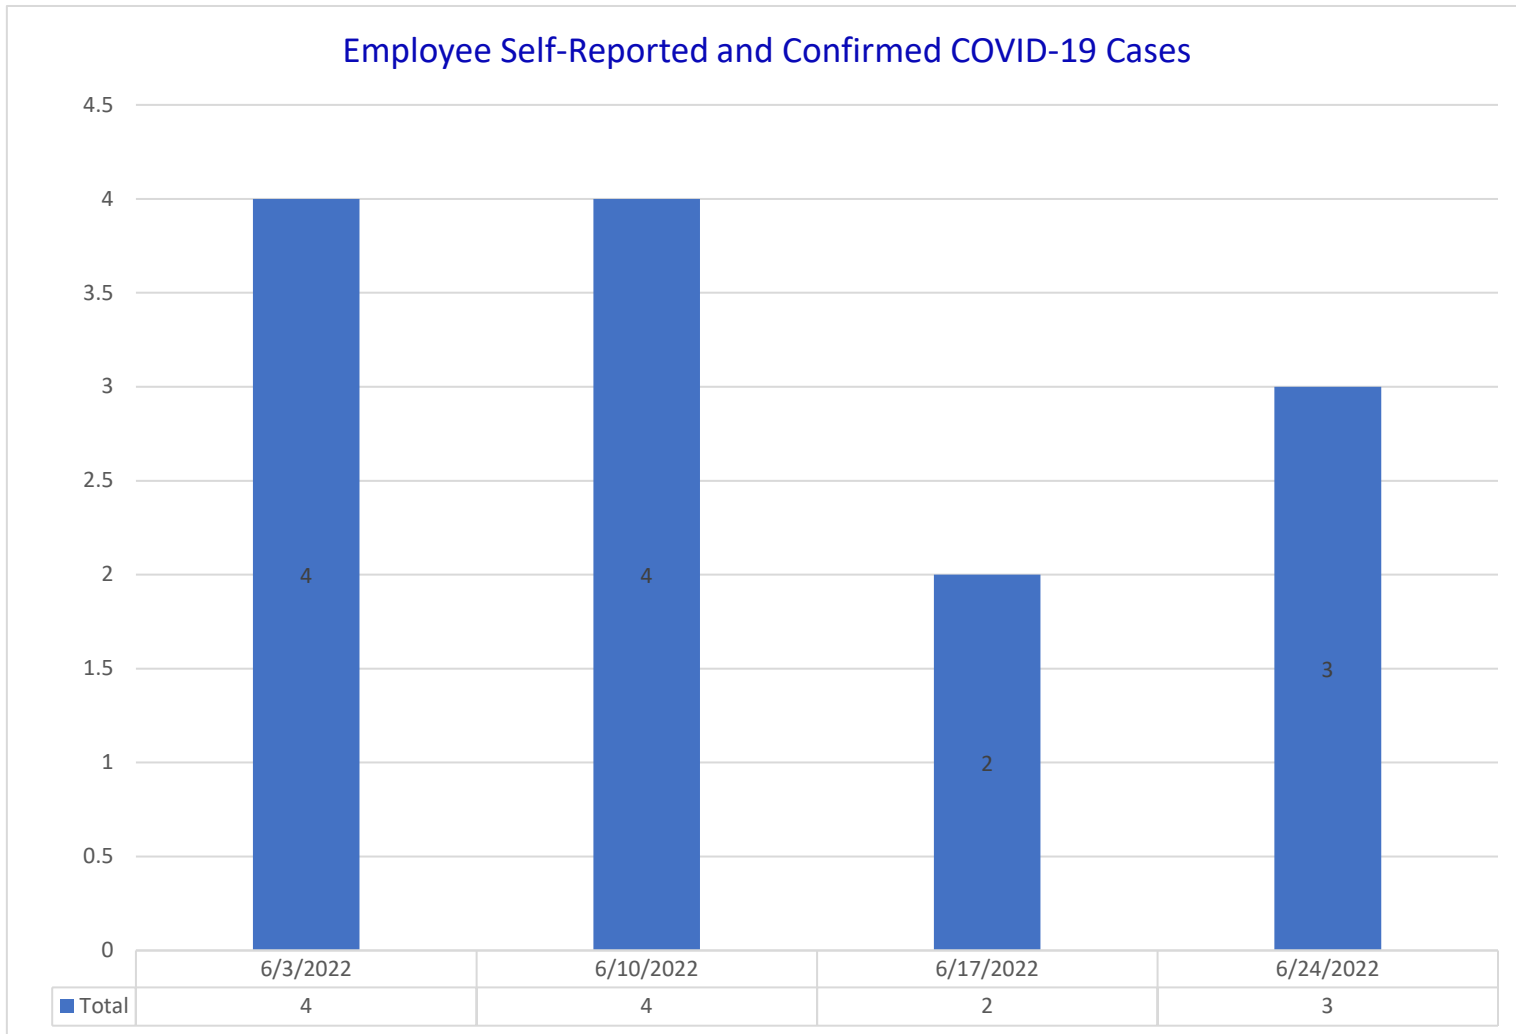

Tallahassee Community College  
 Self-Reported and Confirmed COVID-19 Cases  
 June 27, 2022

Updated As of 06/27/2022

Tallahassee Community College  
Self-Reported and Confirmed COVID-19 Cases  
June 27, 2022