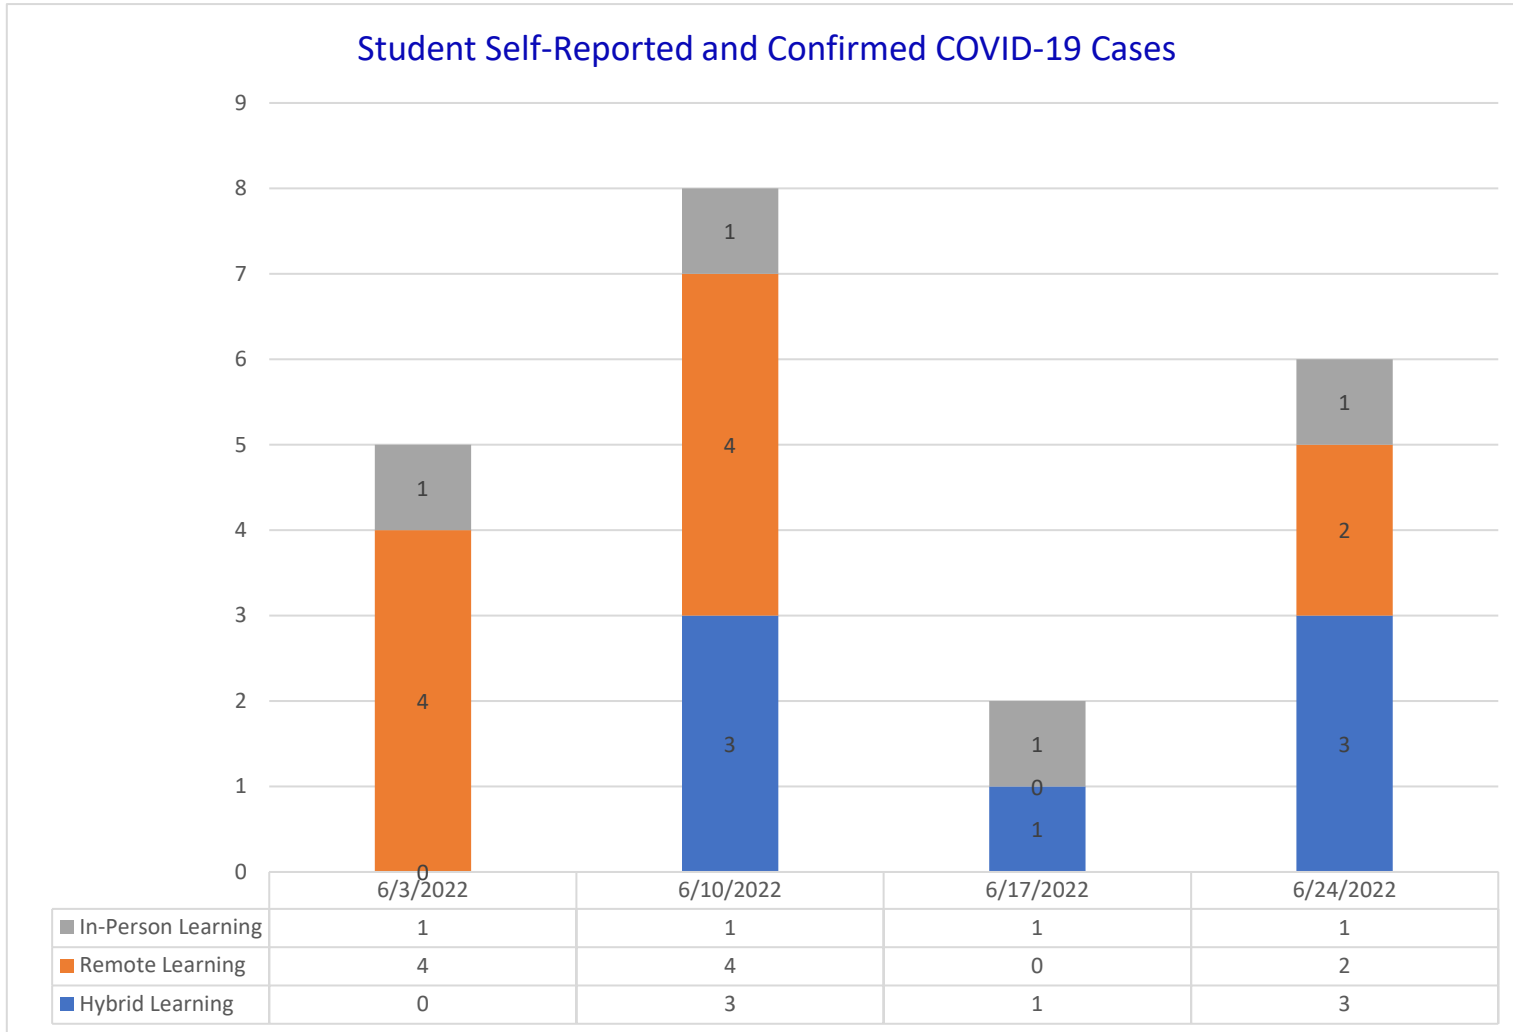

Tallahassee Community College  
 Self-Reported and Confirmed COVID-19 Cases  
 June 27, 2022

Updated As of 06/27/2022

Tallahassee Community College  
Self-Reported and Confirmed COVID-19 Cases  
June 27, 2022