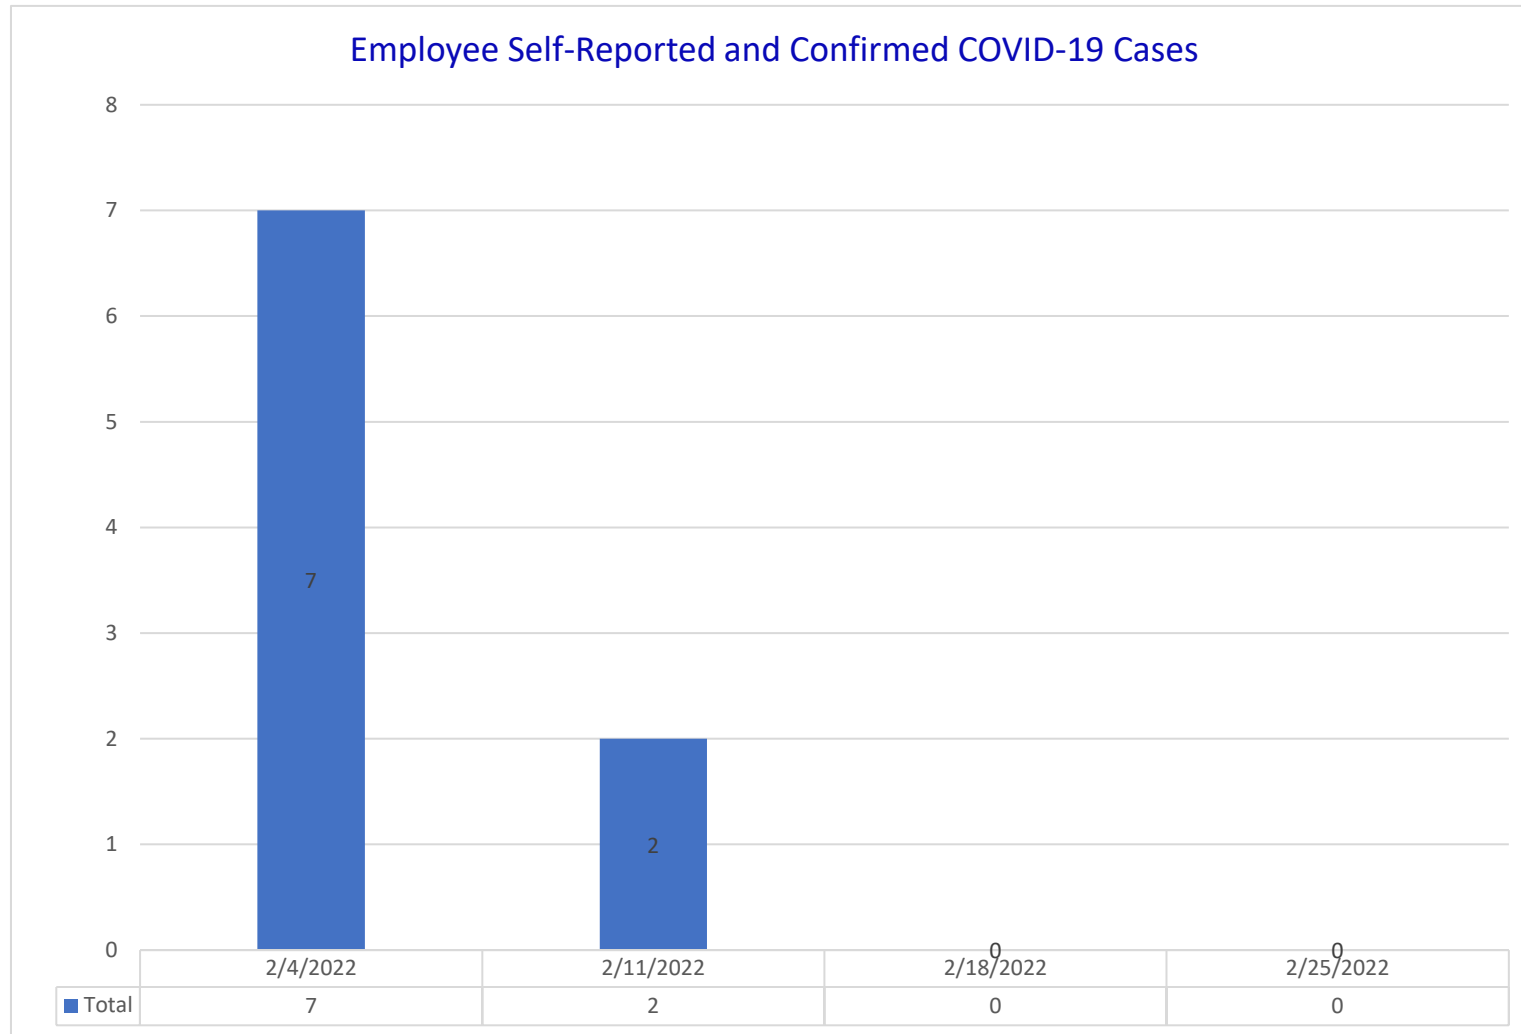

Tallahassee Community College
 Self-Reported and Confirmed COVID-19 Cases
 February 28, 2022

Updated As of 02/28/2022

Tallahassee Community College
Self-Reported and Confirmed COVID-19 Cases
February 28, 2022