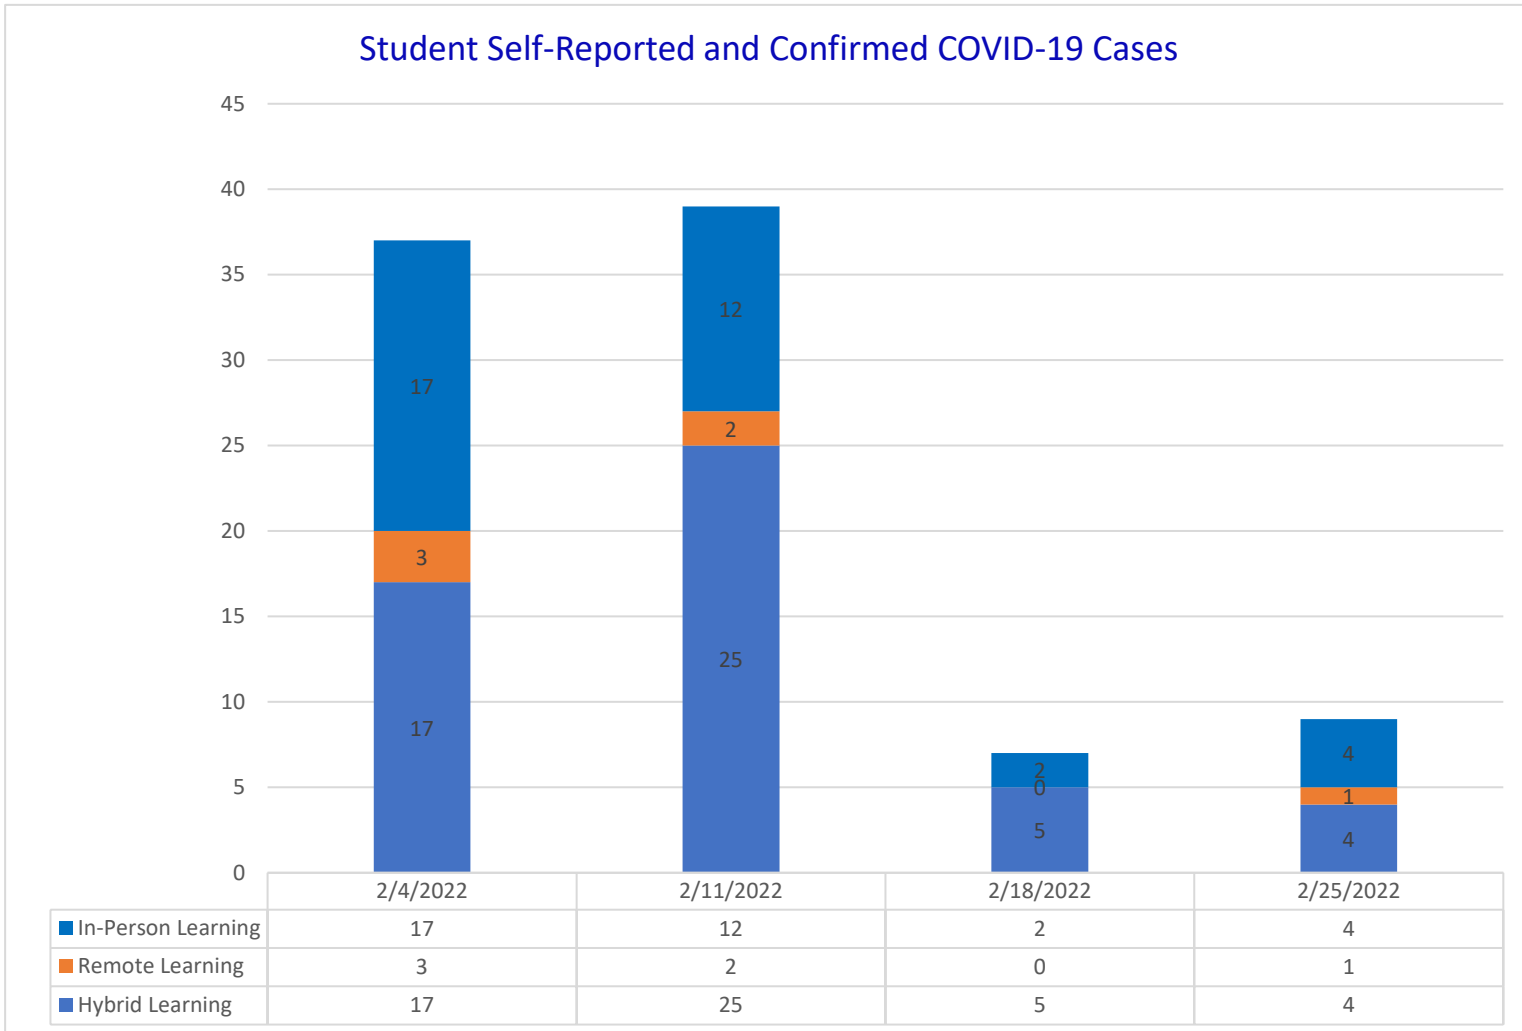

Tallahassee Community College
 Self-Reported and Confirmed COVID-19 Cases
 February 28, 2022

Updated As of 02/28/2022

Tallahassee Community College
Self-Reported and Confirmed COVID-19 Cases
February 28, 2022